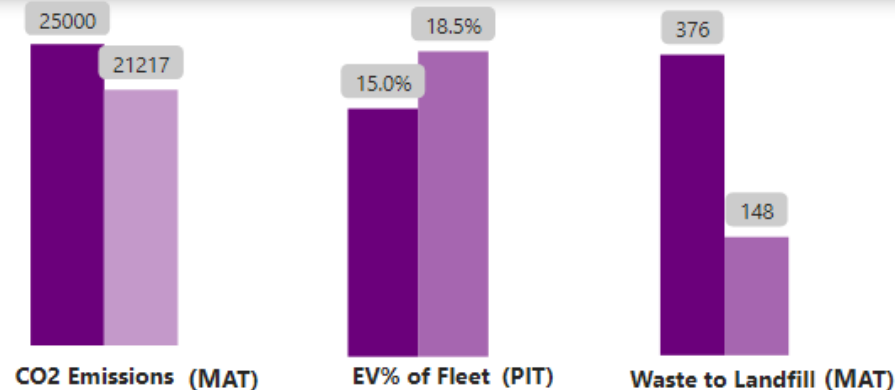

Environment

Click To See :

Employment

Community

Responsibility

Environment