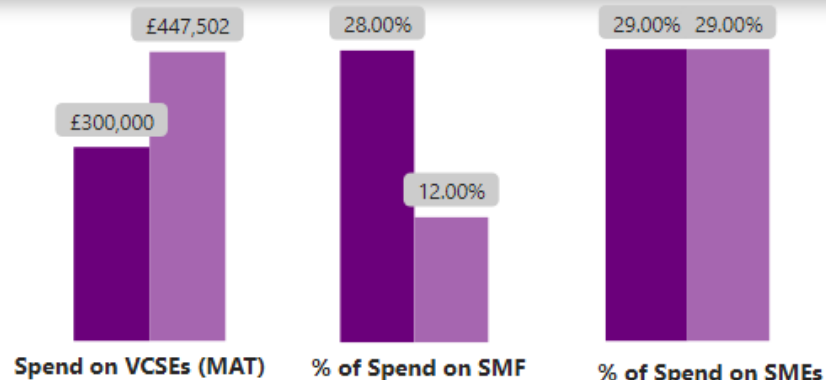

Responsibility