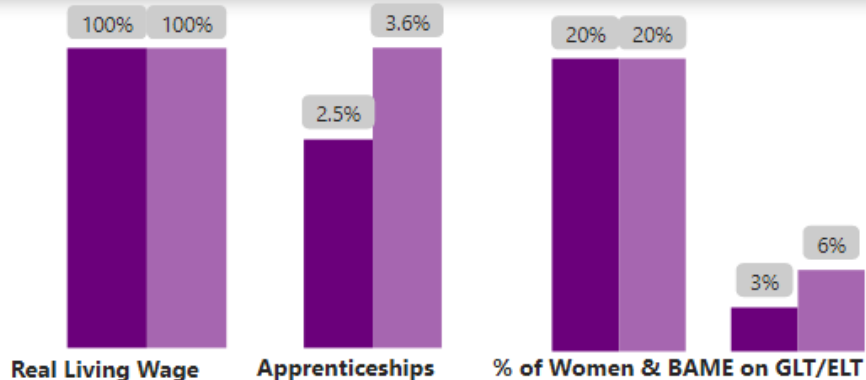

SVRB Dashboard

TARGET
ACTUAL

% of Targets Achieved

On Target

12

Dashboard Time Reference:

YTD - Year To Date

PIT - Point In Time

MAT - Predictive Estimation

Employment