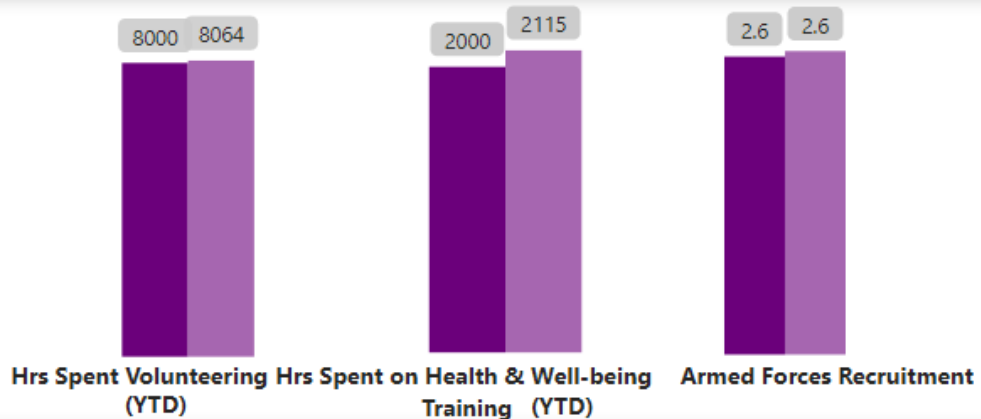

SVRB Dashboard

TARGET
ACTUAL

% of Targets Achieved

On Target

12

Dashboard Time Reference:

YTD - Year To Date

PIT - Point In Time

MAT - Predictive Estimation

Employment

Responsibility

Community

Environment

Click To See :

Employment

Community

Responsibility

Environment