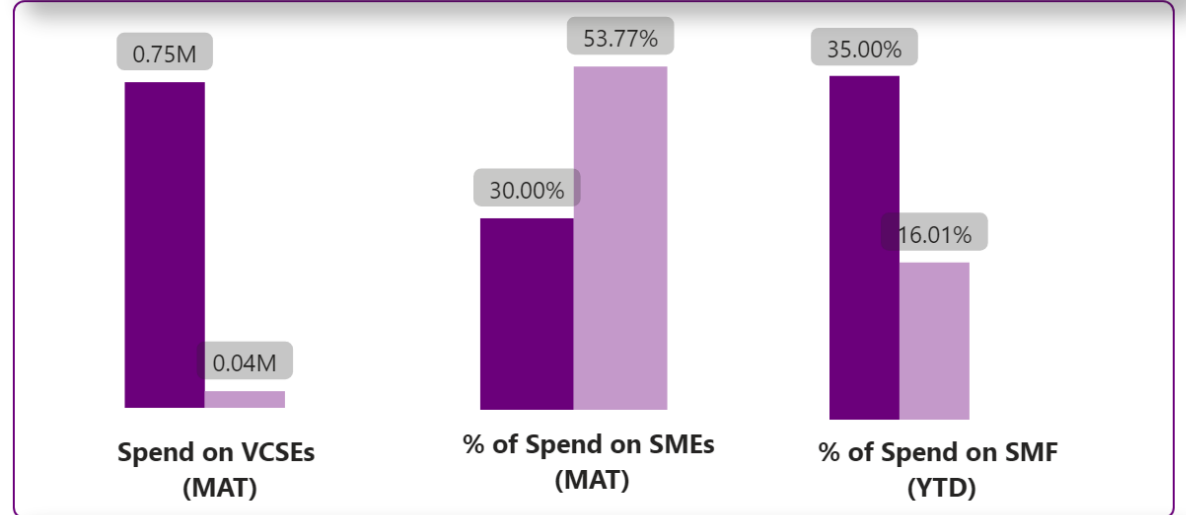

SVRB Dashboard

TARGET
ACTUAL

% of Targets
Achieved

On Target

6

Data from FY 21/22 to November

People

Responsible Supply Chain