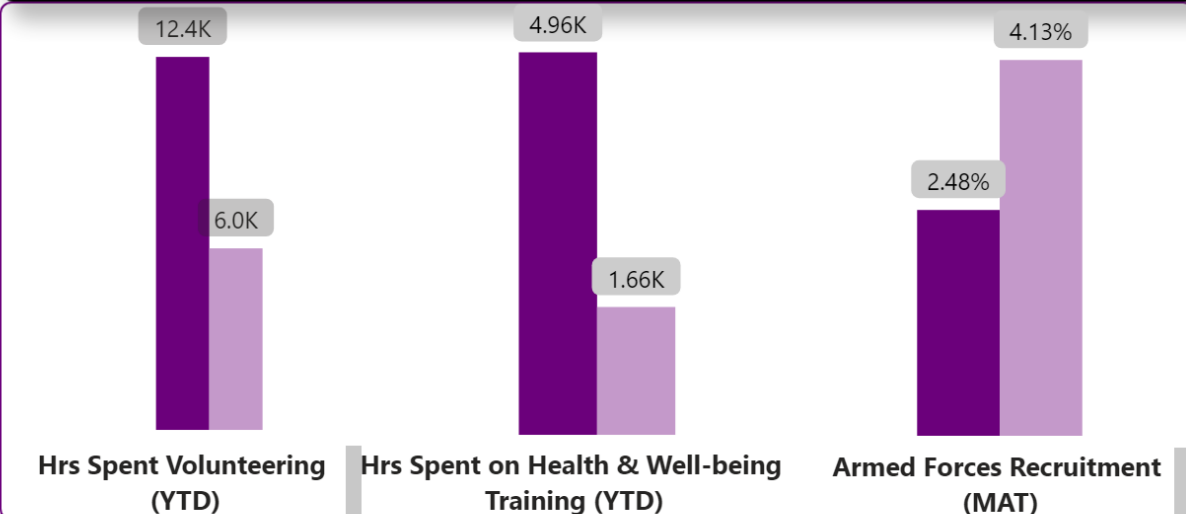

SVRB Dashboard

TARGET
ACTUAL

% of Targets
Achieved

On Target

6

Data from FY 21/22 to November

People

Responsible Supply Chain

Community

Environment